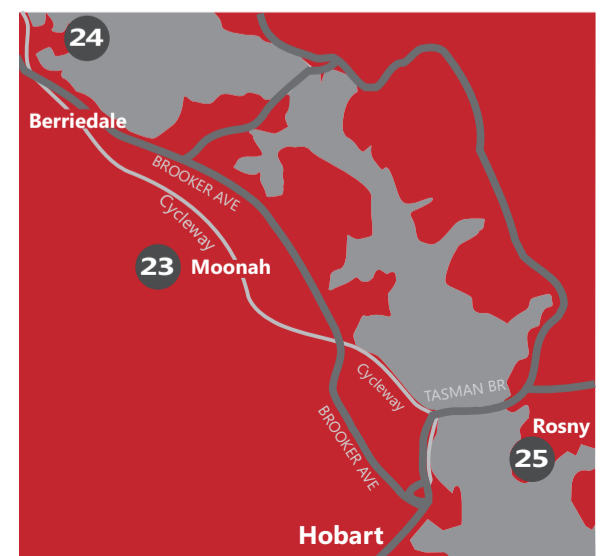

## BEYOND HOBART

- 23 Moonah Arts Centre** 65 Hopkins St, Moonah  
Tue-Fri 11:00 am - 5:00 pm  
Sat 10:00 am - 2:00 pm  
ph 6214 7633  
www.mac.gcc.tas.gov.au  
6km from Hobart CBD
- 24 Museum of Old and New Art (MONA)** 655 Main Rd, Berriedale  
Mon-Sun 11:00 am - 7:00 pm  
ph 6277 9900  
www.mona.net.au  
11km from Hobart CBD
- 25 Schoolhouse Gallery and Barn** 1/18 Bligh St, Rosny Park  
Tue-Fri 11:00 am - 4:00 pm  
Sat-Sun 12:00 pm - 4:00 pm  
ph 6245 8740  
www.ccc.tas.gov.au  
6km from Hobart CBD